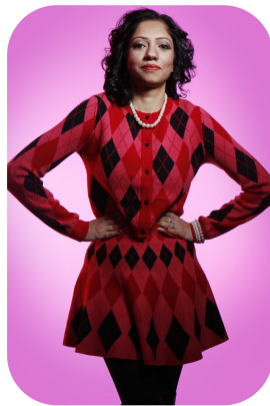

Urvi Shah Shukla

Age: 41-50	Height: 5ft4inch	Eye Colour: Brown	Accent: Northern
Gender:F	Weight: 53kg	Waist: 28	Bust: 34
Location: London	Shoe Size: 4	Hips: 38	
Drives: No	Hair Color: Black		

Talents
COMMERCIAL MODELS, COMMERCIAL DANCERS,
EXTRAS