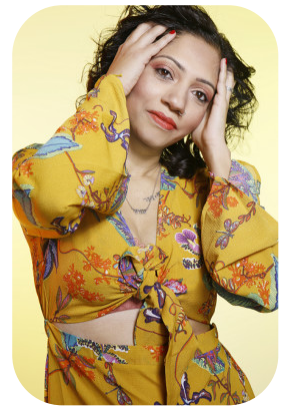

Urvi Shah Shukla

Age: 31-40	Height: 5ft4inch	Eye Colour: Brown	Accent: Northern
Gender:F	Weight: 53kg	Waist: 28	Bust: 34
Location: London	Shoe Size: 4	Hips: 38	
Drives: No	Hair Color: Black		

Talents
COMMERCIAL MODELS, COMMERCIAL DANCERS,
EXTRAS