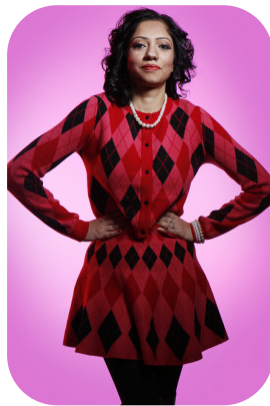

Urvi Shah Shukla

Age: 31-40	Height: 5ft4inch	Eye Colour: Brown	Accent: Northern
Gender:F	Weight: 53kg	Waist: 28	Bust: 34
Location: London	Shoe Size: 4	Hips: 38	
Drives: No	Hair Color: Black		

Talents
COMMERCIAL MODELS, COMMERCIAL DANCERS,
EXTRAS