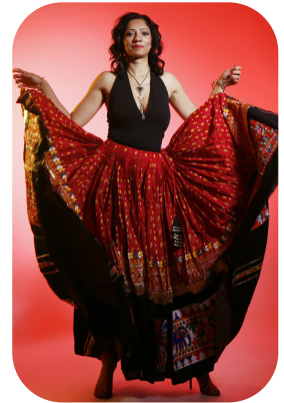

Urvi Shah Shukla

Age: 31-40	Height: 5ft4inch	Eye Colour: Brown	Accent: Northern
Gender:F	Weight: 53kg	Waist: 28	Bust: 34
Location: London	Shoe Size: 4	Hips: 38	
Drives: No	Hair Color: Black		

Talents
COMMERCIAL MODELS, COMMERCIAL DANCERS,
EXTRAS