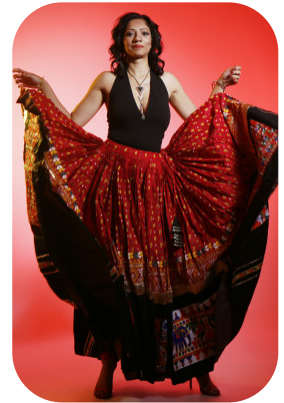

Urvi Shah Shukla

Age: 41-50	Height: 5ft4inch	Eye Colour: Brown	Accent: Northern
Gender:F	Weight: 53kg	Waist: 28	Bust: 34
Location: London	Shoe Size: 4	Hips: 38	
Drives: No	Hair Color: Black		

Talents
COMMERCIAL MODELS, COMMERCIAL DANCERS,
EXTRAS