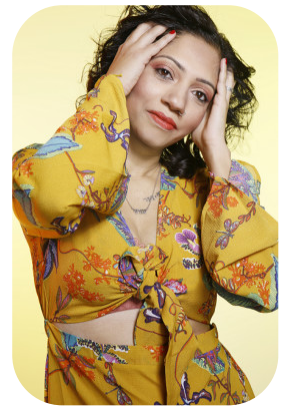

Urvi Shah Shukla

Age: 41-50	Height: 5ft4inch	Eye Colour: Brown	Accent: Northern
Gender:F	Weight: 53kg	Waist: 28	Bust: 34
Location: London	Shoe Size: 4	Hips: 38	
Drives: No	Hair Color: Black		

Talents
COMMERCIAL MODELS, COMMERCIAL DANCERS,
EXTRAS